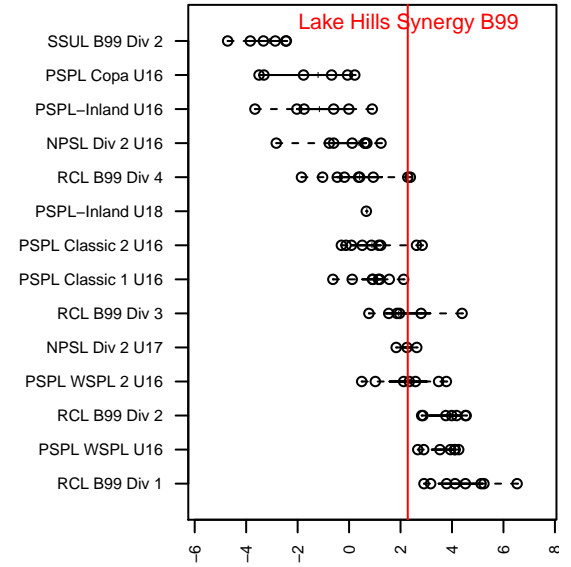

**attack and defense rating
relative to others at age
and all opponents in last 13 months**