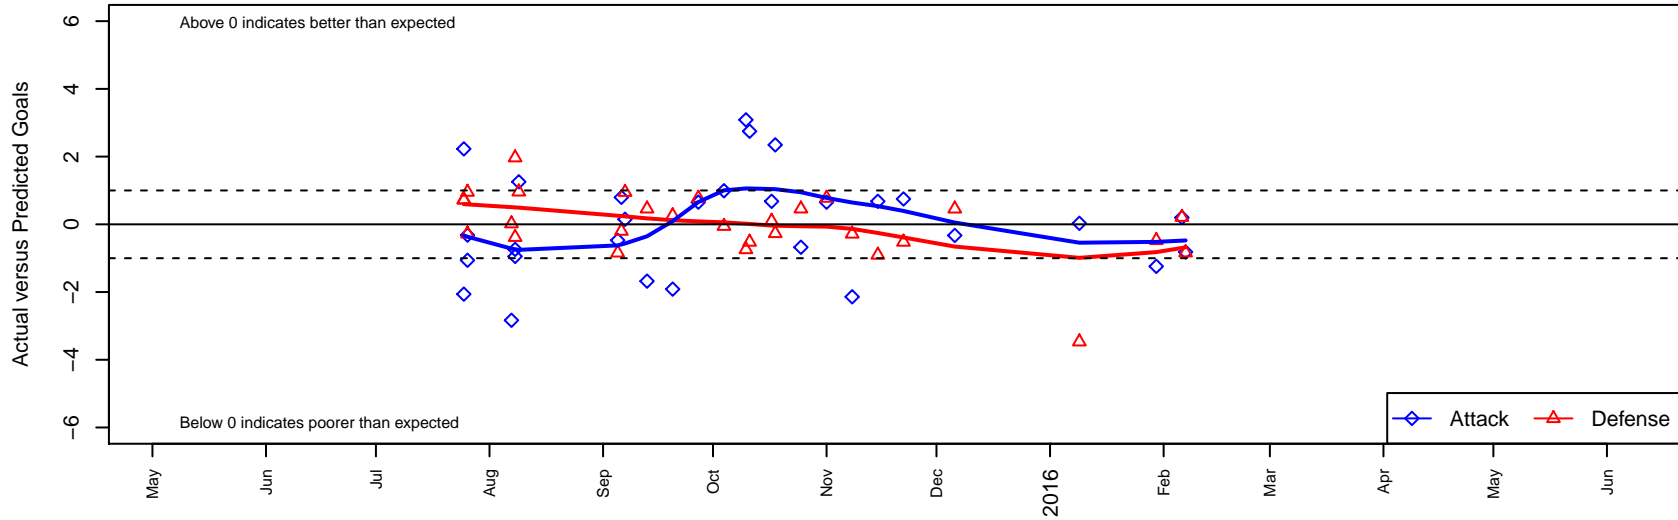

Lake Hills Synergy B99

Lake Hills SC
 Bellevue, WA
 B99 total strength=1477
 attack=13.01 defense=8.4
 fall league = RCL B99 Div 4

alt names used:
 Lake Hills Synergy

Venues played:
 2015 Crossfire Select BU16 Gold
 2015 Mt Hood Challenge U16
 2015 Labor Day Cup BU16 Gold
 2015 RCL B99 Div 4
 2015 WYS Presidents Cup B99 Div 1

Lake Hills Synergy B99
 Dots are actual minus expected GF (blue circles) and GA (red triangles).
 Blue line is smoothed change in attack strength. Red is smoothed change in defense strength.

**attack and defense variance (black dot)
relative to other teams
and top 10 in region**